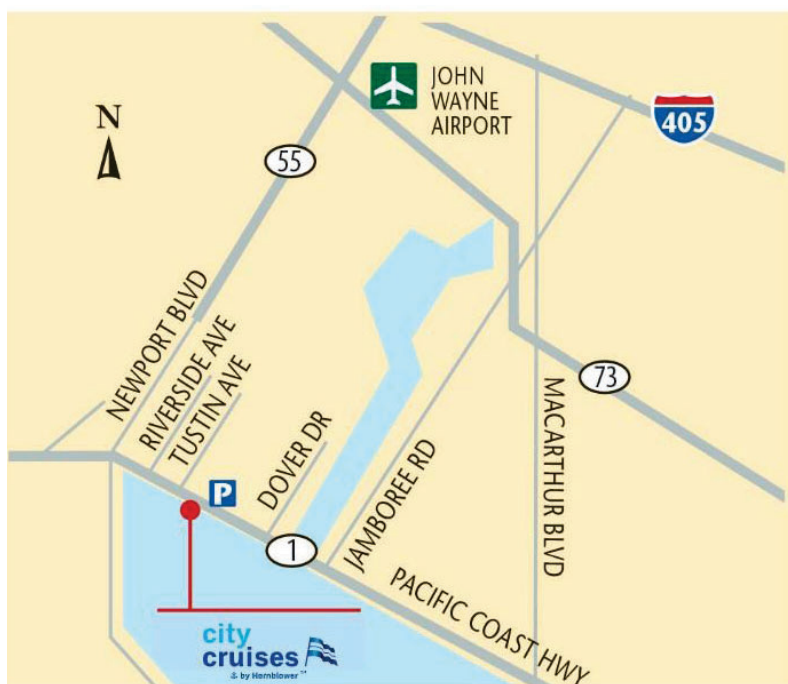

NEWPORT BEACH PARKING

Your yacht boarding location is:
2431 West Coast Highway
Newport Beach, CA 92663

Please wait on the waterfront walkway for your cruise. Boarding is not permitted until directed by a captain or Crew Member. Please do not board at your own discretion.
Thank you!

For your safety: Please use the designated crosswalks at Tustin Ave

\$15 Paid Parking:
[2431 West Coast Hwy](#)
[Newport Beach, CA 92663](#)

Limited parking is available for \$10 per car. Cash only. Availability depends on the number of events scheduled and the number of cars that are expected to arrive at our location.

Public Parking Lot:
[2400 Pacific Coast Hwy](#)
[Newport Beach, CA 92663](#)

Public parking is available along PCH and across the street in a City Parking Lot. The public parking lot has pay stations where drivers can pay with quarters or download the ParkMobile app to pay with credit card. Parking rates vary. The mobile parking app is <http://us.parkmobile.com/>